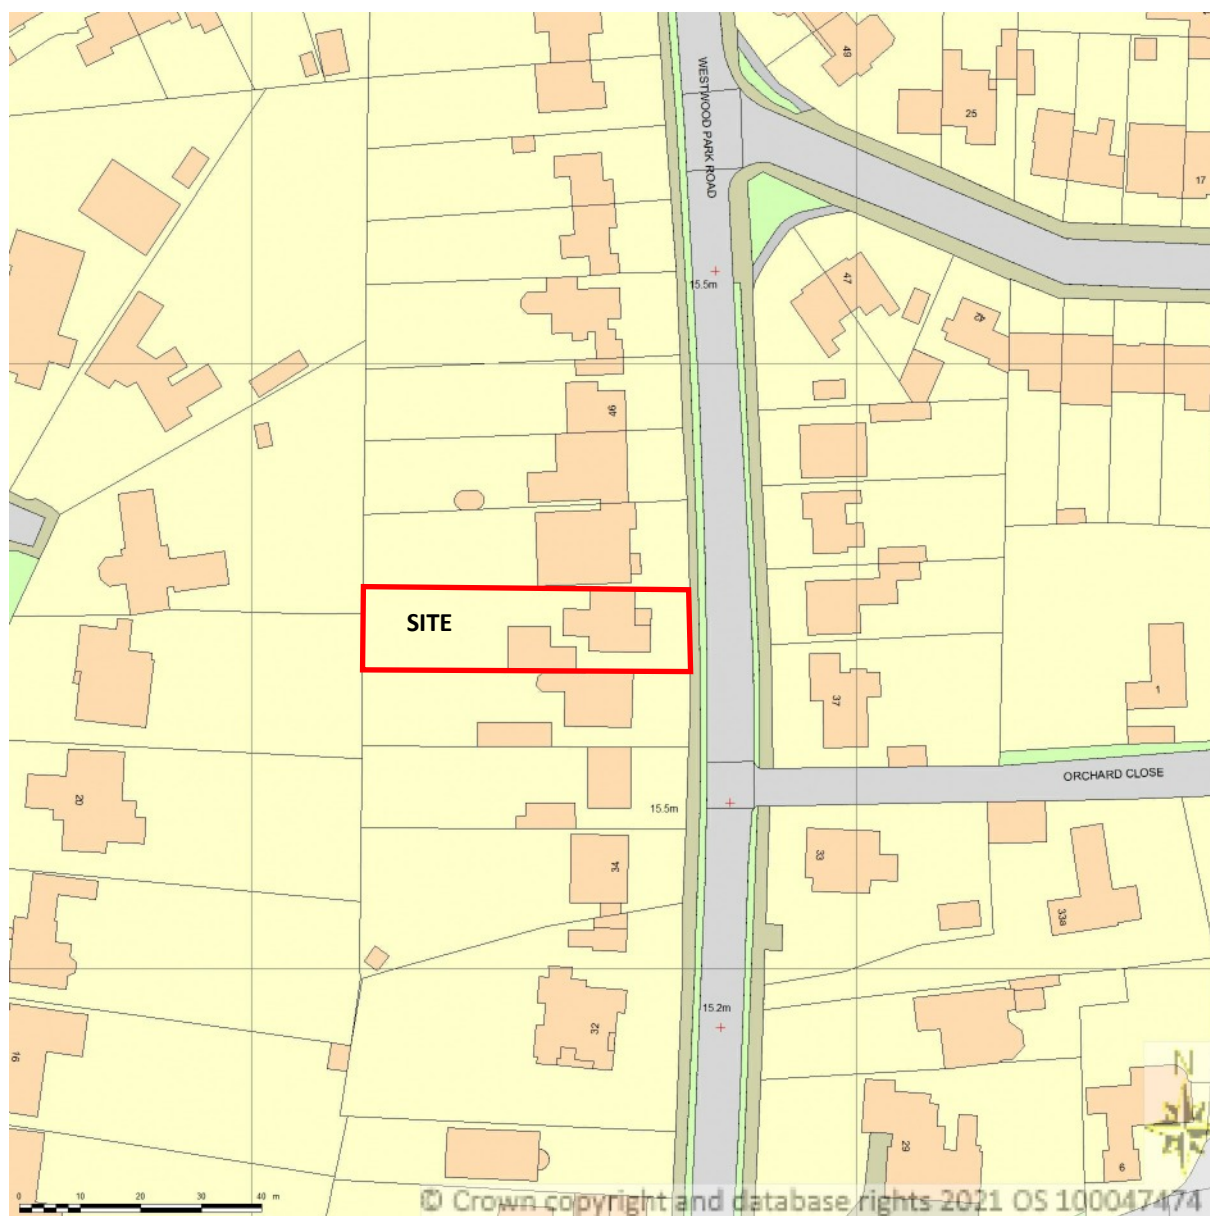

SITE LOCATION PLAN
AREA 4 HA
SCALE: 1:1250 on A4
CENTRE COORDINATES: 517660 , 299058

Supplied by Streetwise Maps Ltd
www.streetwise.net
Licence No: 100047474
12:07:48 13/05/2021

This page is intentionally left blank